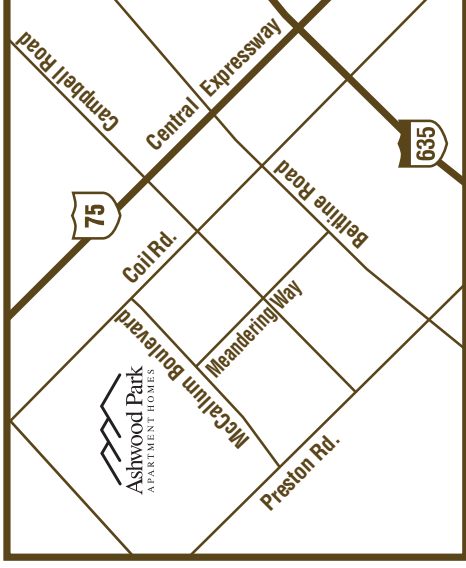

Ashwood Park

Directions to Ashwood Park

Take Central Expressway (Hwy 75) North to the Campbell Road exit. Take the Campbell Road exit and turn left. Follow Campbell Road to Meandering Way (first stop light past Coit Road). Turn right onto Meandering Way and follow to McCallum Boulevard. Turn right onto McCallum Boulevard and Ashwood Park will be on your right.